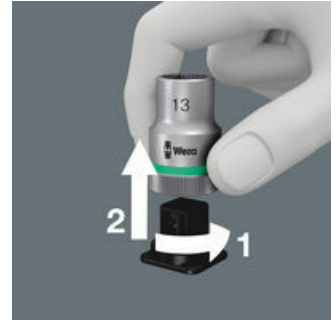

Secure hold and easy removal

The all new smooth turning mechanism guarantees both secure and rattle-free storage, yet allows easy removal of the tool.

Web link

<https://products.wera.de/en/zyklop_ratchets_and_accessories_the_zyklop_ratchets_the_zyklop_ratchets_3_8_the_zyklop_metal_ratchet_switch_3_8_8100_sb_11.html>

Wera - 8100 SB 11
05004051001 - 4013288173959

Wera Werkzeuge GmbH
Korzter Straße 21-25
D-42349 Wuppertal
Tel: +49 (0)2 02 / 40 45-0
E-Mail: info@wera.de